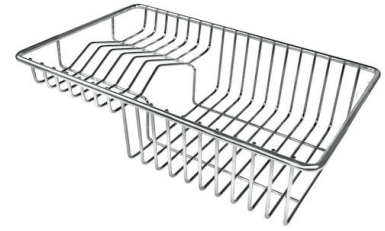

Save space system

Drain and siphon are designed to leave as much space as possible in the under-sink area, more and more useful today for theseparate waste collection systems.

Small radius

Bowls with squared shapes with a modern design and an increased capacity, for a minimal aesthetics connected with an extreme praticity.

Space waste fitting

The elegant SPACE steel cap closes the drain and leaves no visible residues collected in the basket below. Space also has a small footprint and allows the optimal use of the under-sink compartment.

TECHNICAL DATA

GALLERY

OPTIONAL ACCESSORIES

Glass chopping board
8631 300

HPDE Twin chopping board
8644 101

Stainless steel plate rack
8100 303
* only in combination with the accessory
8644 101

Stainless steel plate rack
8100 201

White bowl
8153 100

**Graters kit with ring-holder and
food collection tray**
8159 101
* only in combination with the accessory
8644 101

**Iroko-wood sliding chopping board
with stainless steel colander**
8644 044