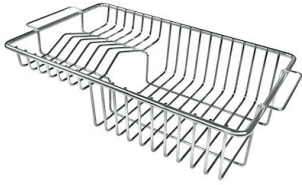

Save space system

Drain and siphon are designed to leave as much space as possible in the under-sink area, more and more useful today for theseparate waste collection systems.

Small radius

Bowls with squared shapes with a modern design and an increased capacity, for a minimal aesthetics connected with an extreme praticity.

Space waste fitting

The elegant SPACE steel cap closes the drain and leaves no visible residues collected in the basket below. Space also has a small footprint and allows the optimal use of the under-sink compartment.

TECHNICAL DATA

GALLERY

OPTIONAL ACCESSORIES

Glass chopping board
8631 300

HPDE Twin chopping board
8644 101

Stainless steel plate rack
8100 303
* only in combination with the accessory
8644 101

Stainless steel plate rack
8100 201

White bowl
8153 100

**Graters kit with ring-holder and
food collection tray**
8159 101
* only in combination with the accessory
8644 101

**Iroko-wood sliding chopping board
with stainless steel colander**
8644 044